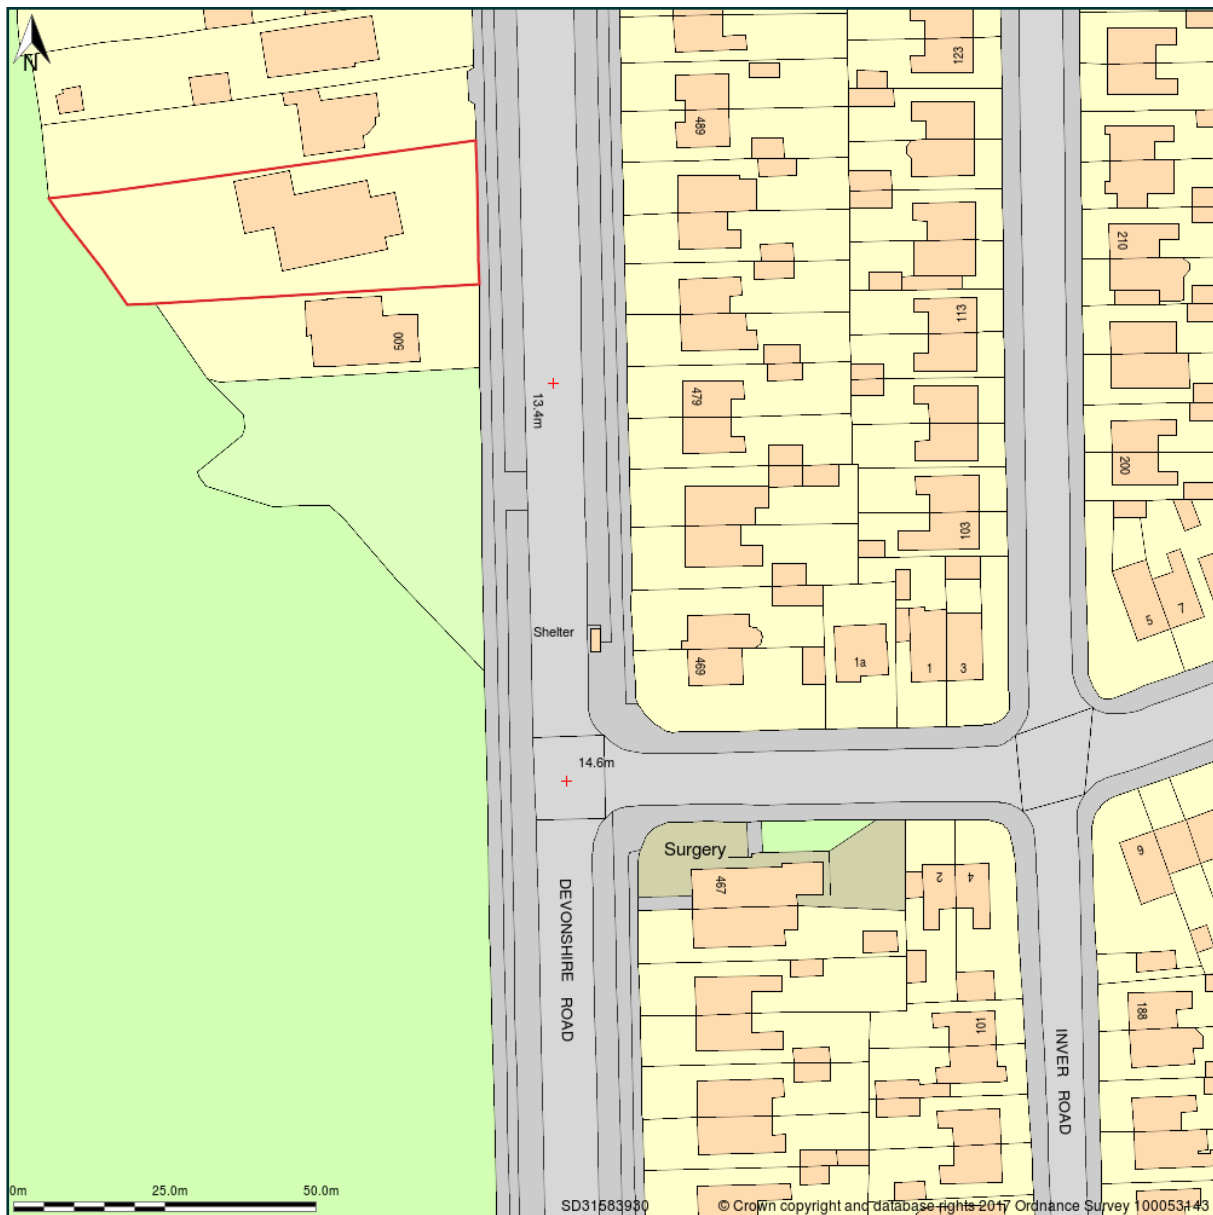

Autumn Leaves Uk Ltd Autumn Leaves Care Home 502 Devonshire Road Blackpool FY2 0JR

Site Plan shows area bounded by: 331484.36, 439206.94, 331684.36, 439406.94 (at a scale of 1:1250), OSGridRef: SD31583930. The representation of a road, track or path is no evidence of a right of way. The representation of features as lines is no evidence of a property boundary.

Produced on 9th Jun 2017 from the Ordnance Survey National Geographic Database and incorporating surveyed revision available at this date. Reproduction in whole or part is prohibited without the prior permission of Ordnance Survey. © Crown copyright 2017. Supplied by www.buyaplan.co.uk a licensed Ordnance Survey partner (100053143). Unique plan reference: #00230758-386D31